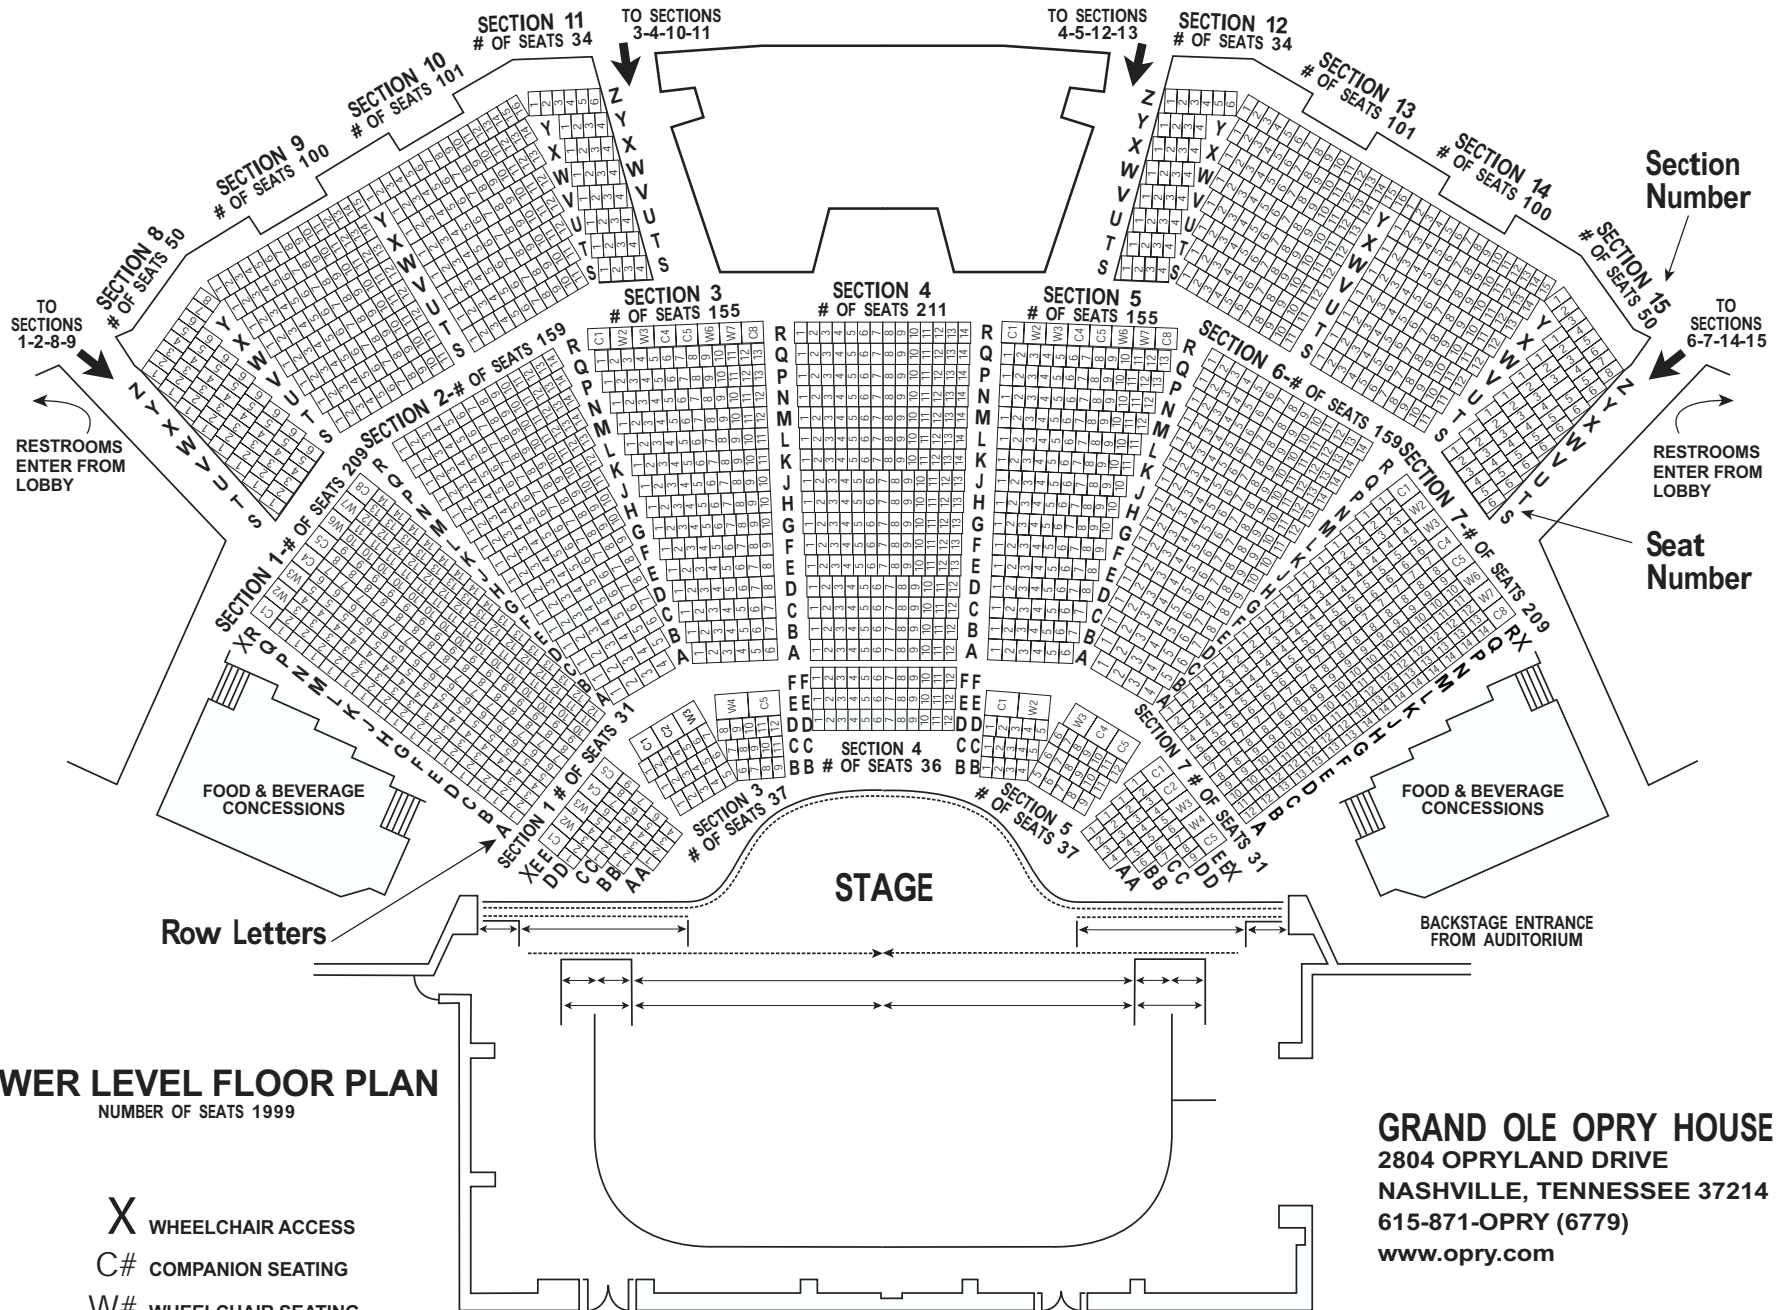

LOWER LEVEL FLOOR PLAN
NUMBER OF SEATS 1999

- X WHEELCHAIR ACCESS
- C# COMPANION SEATING
- W# WHEELCHAIR SEATING

GRAND OLE OPRY HOUSE
2804 OPRYLAND DRIVE
NASHVILLE, TENNESSEE 37214
615-871-OPRY (6779)
www.opry.com

UPPER LEVEL FLOOR PLAN
NUMBER OF SEATS 2373

GRAND OLE OPRY HOUSE
2804 OPRYLAND DRIVE
NASHVILLE, TENNESSEE 37214
615-871-OPRY (6779)
www.opry.com