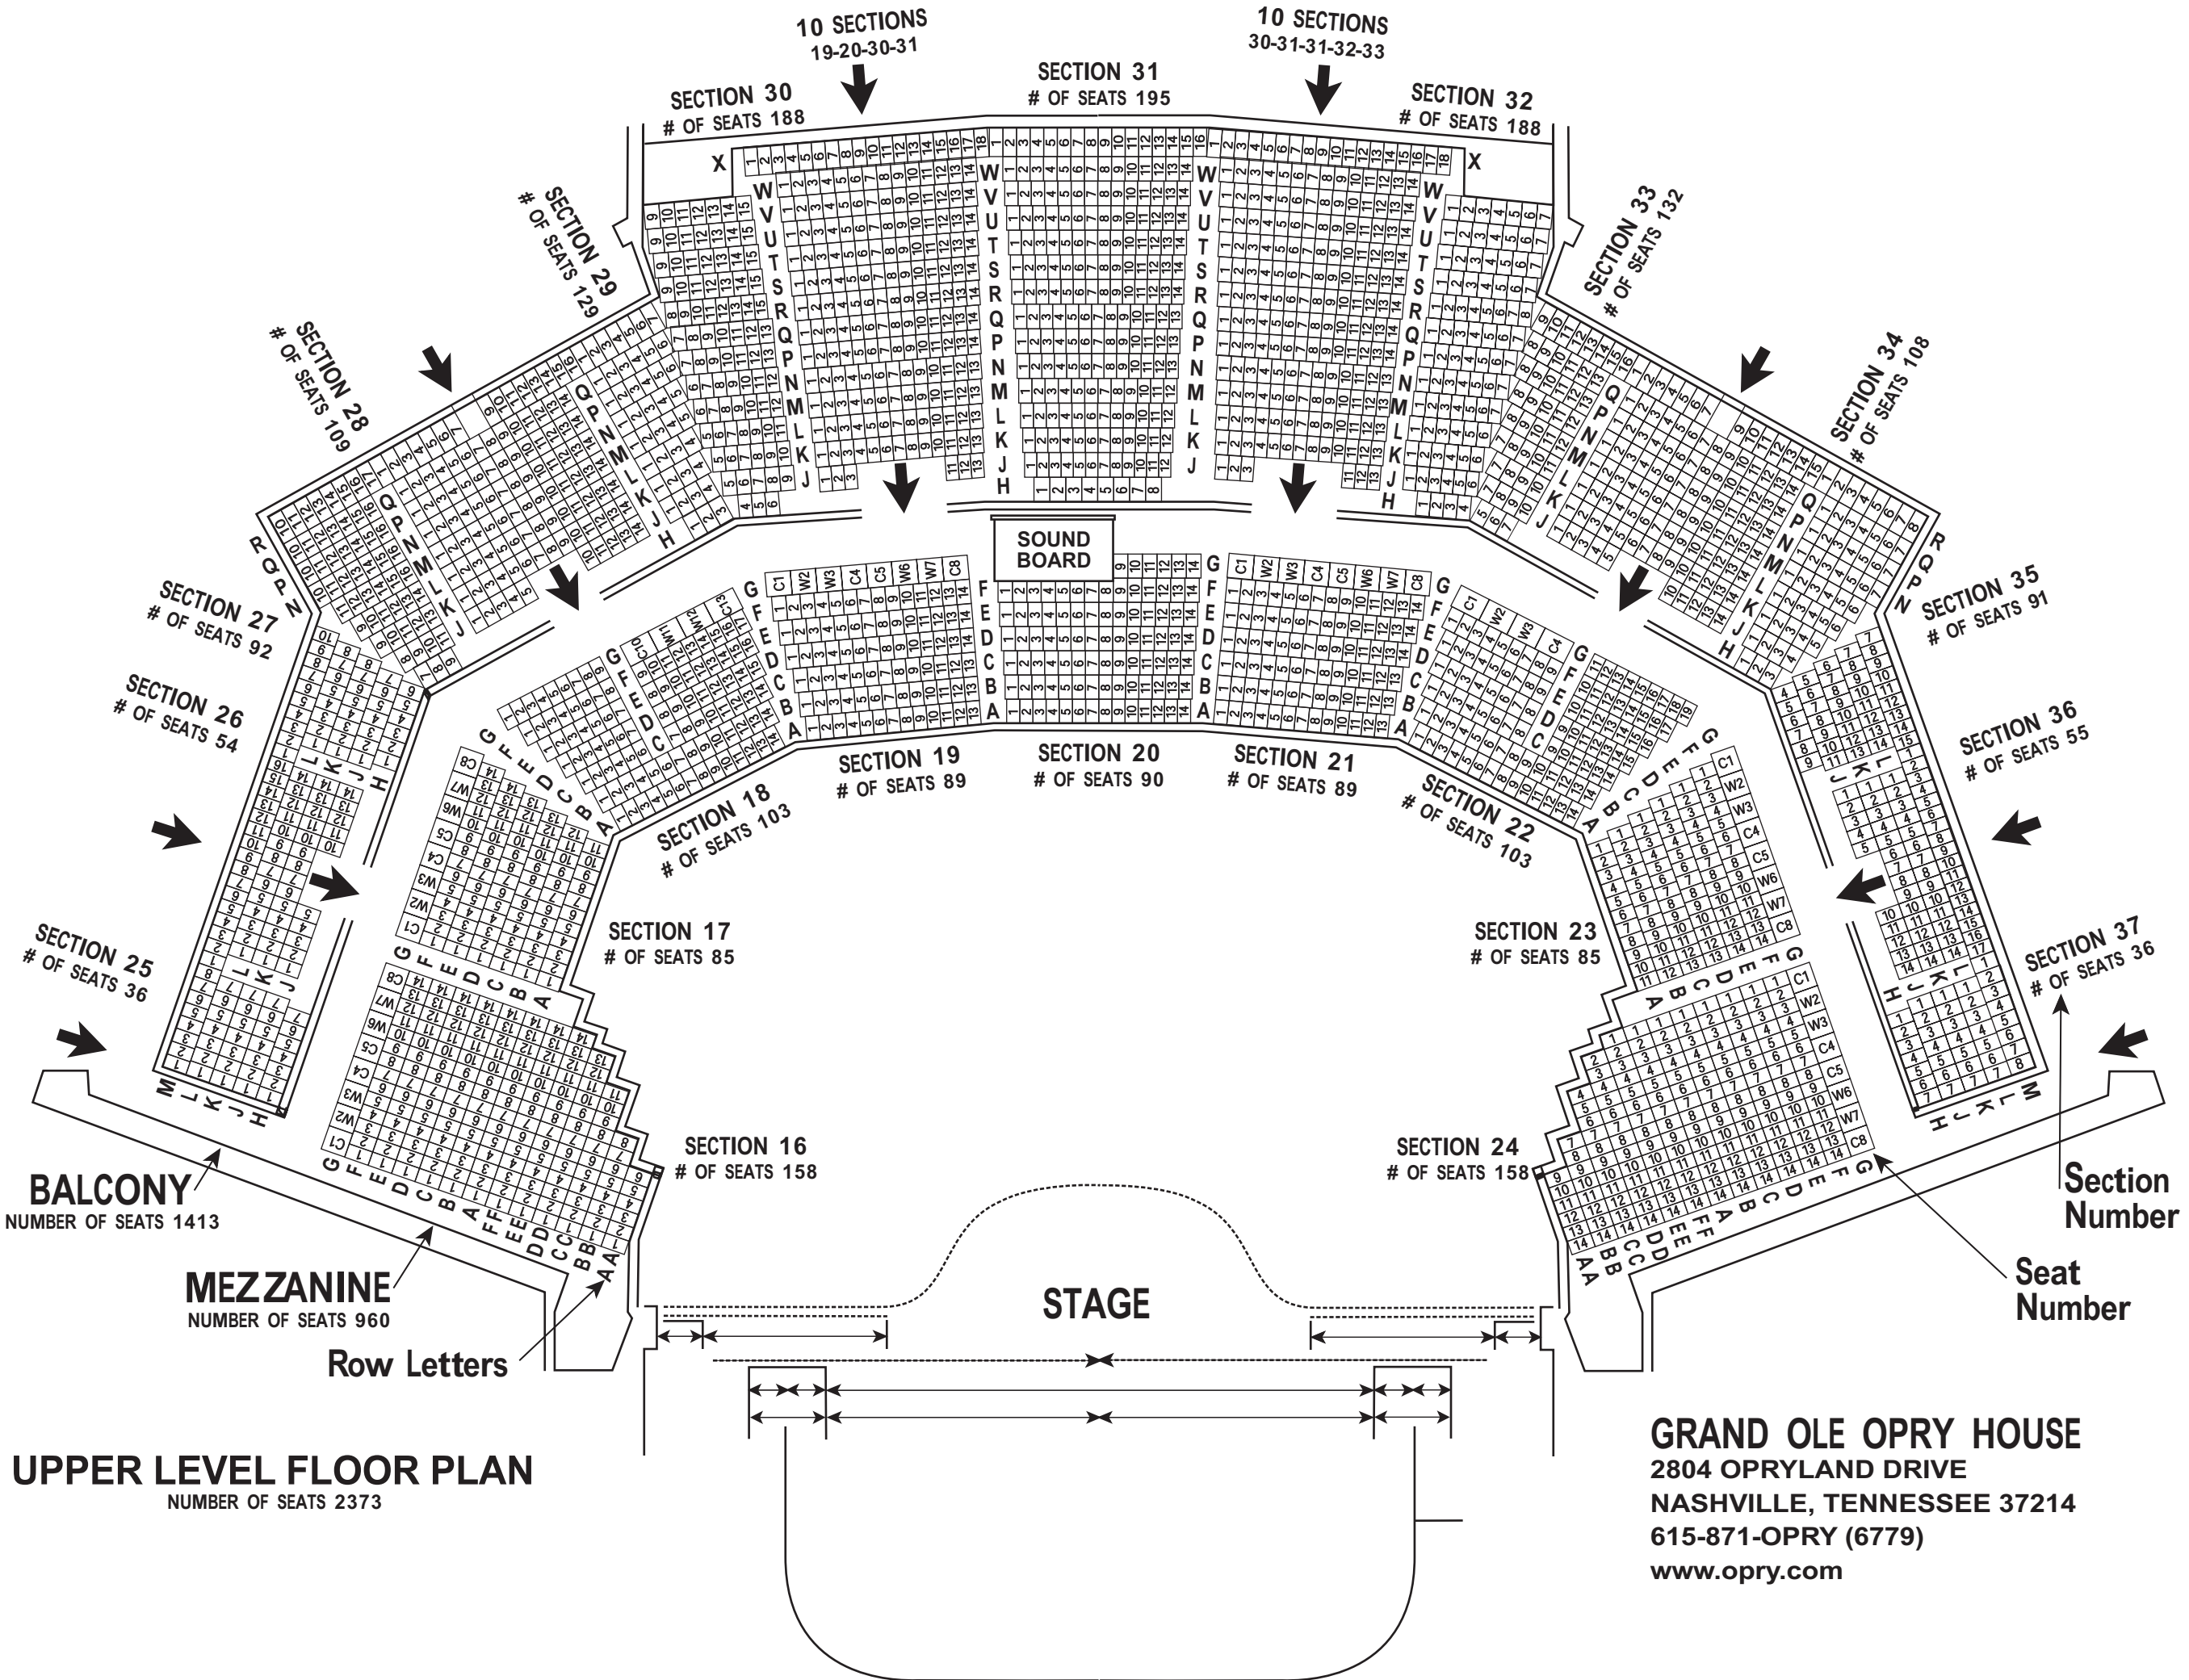

LOWER LEVEL FLOOR PLAN
NUMBER OF SEATS 1999

- X WHEELCHAIR ACCESS
- C# COMPANION SEATING
- W# WHEELCHAIR SEATING

GRAND OLE OPRY HOUSE
2804 OPRYLAND DRIVE
NASHVILLE, TENNESSEE 37214
615-871-OPRY (6779)
www.opry.com

UPPER LEVEL FLOOR PLAN
NUMBER OF SEATS 2373

GRAND OLE OPRY HOUSE
2804 OPRYLAND DRIVE
NASHVILLE, TENNESSEE 37214
615-871-OPRY (6779)
www.opry.com