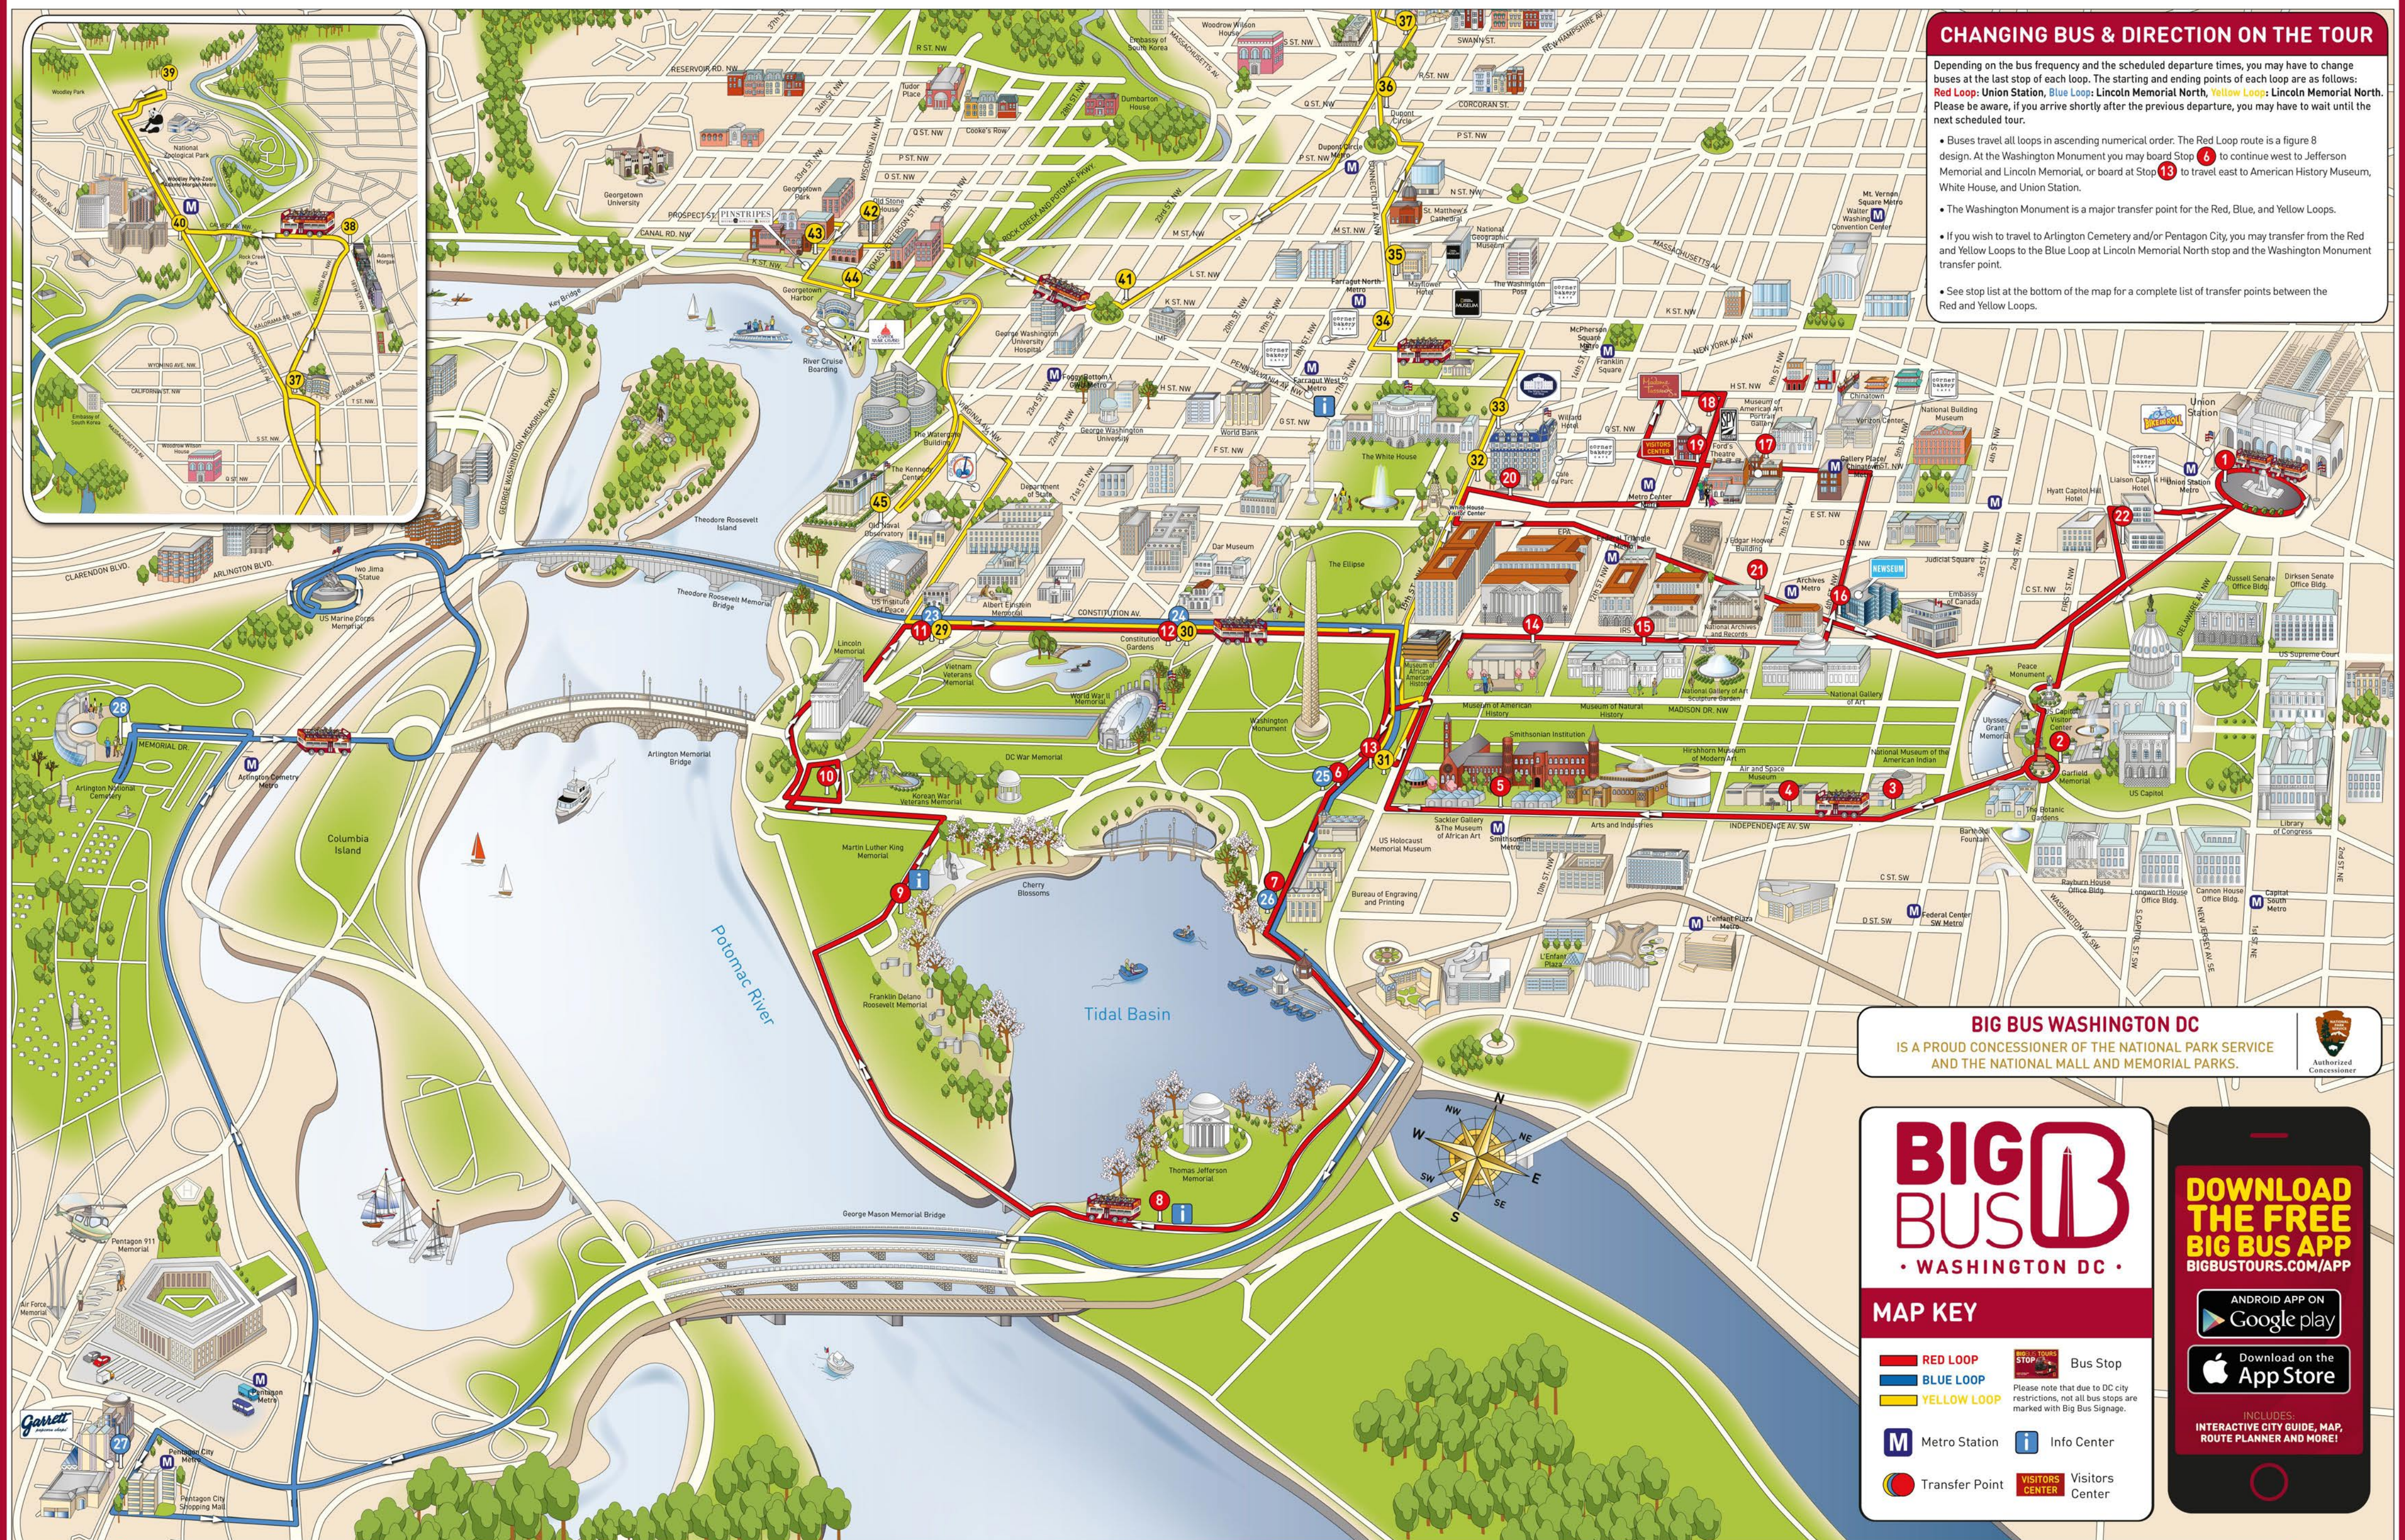

CHANGING BUS & DIRECTION ON THE TOUR

- Buses travel all loops in ascending numerical order. The Red Loop route is a figure 8 design. At the Washington Monument you may board Stop 6 to continue west to Jefferson Memorial and Lincoln Memorial, or board at Stop 13 to travel east to American History Museum, White House, and Union Station.
- The Washington Monument is a major transfer point for the Red, Blue, and Yellow Loops.

- If you wish to travel to Arlington Cemetery and/or Pentagon City, you may transfer from the Red and Yellow Loops to the Blue Loop at Lincoln Memorial North stop and the Washington Monument transfer point.

- See stop list at the bottom of the map for a complete list of transfer points between the Red and Yellow Loops.

BIG BUS WASHINGTON DC
IS A PROUD CONCESSIONER OF THE NATIONAL PARK SERVICE
AND THE NATIONAL MALL AND MEMORIAL PARKS.

BIG BUS
WASHINGTON DC

MAP KEY

- RED LOOP
- BLUE LOOP
- YELLOW LOOP
- STOP Bus Stop
- M Metro Station
- i Info Center
- Transfer Point
- VISITORS CENTER Visitors Center

Please note that due to DC city restrictions, not all bus stops are marked with Big Bus Signage.

DOWNLOAD THE FREE BIG BUS APP
BIGBUSTOURS.COM/APP

ANDROID APP ON **Google play**

Download on the **App Store**

INCLUDES: INTERACTIVE CITY GUIDE, MAP, ROUTE PLANNER AND MORE!

HOP-ON, HOP-OFF AT ANY OF THESE STOPS - PLEASE CHECK YOUR TOUR TICKETS FOR THE LAST DEPARTURE TIMES. Please look after your ticket - if you lose it, you lose your ride. All Routes are subject to change or cancellation due to events beyond our control.

RED LOOP			BLUE LOOP			YELLOW LOOP		
1	Union Station	09:00	23	Lincoln Memorial North, Vietnam War Memorial, & Korean War Memorial	09:00	29	Lincoln Memorial North	09:00
2	US Capitol & Botanical Garden	09:07	24	WWII Memorial	09:03	30	WWII Memorial	09:03
3	American Indian Museum	09:11	25	Washington Monument West	09:10	31	Washington Monument East & African American History & Culture Museum	09:10
4	Air & Space Museum	09:14	26	Bureau of Engraving & Holocaust Museum	09:13	32	White House	09:16
5	Smithsonian Castle	09:19	27	Pentagon City Mall	09:27	33	White House & US Treasury	09:18
6	Washington Monument West	09:25	28	Arlington National Cemetery	09:37	34	White House North	09:26
7	Bureau of Engraving & Holocaust Museum	09:28				35	Mayflower Hotel	09:29
8	Jefferson Memorial	09:30				36	DoPunt Circle	09:35
9	FDR & MLK Memorial	09:34				37	Washington Hilton	09:00
10	Lincoln Memorial South & Korean War Memorial	09:40				38	Adams Morgan	09:04
11	Lincoln Memorial North	09:46				39	National Zoo	09:17
12	WWII Memorial	09:49				40	Woodley Park	09:22
13	Washington Monument East & African American History & Culture Museum	09:31				41	Washington Circle	09:00
14	American History Museum	09:05				42	Old Stone House & M Street Shops	09:08
15	Natural History Museum	09:07				43	Georgetown Canal & Shops	09:12
16	Newsom	09:17				44	Georgetown Harbor	09:15
17	Portrait Gallery & Spy Museum	09:20				45	Kennedy Center	09:25
18	City Center	09:23						
19	Ford's Theatre & Madame Tussauds	09:01						
20	White House	09:09						
21	National Archives & National Art Gallery	09:17						
22	Liason & Hyatt Hotels	09:25